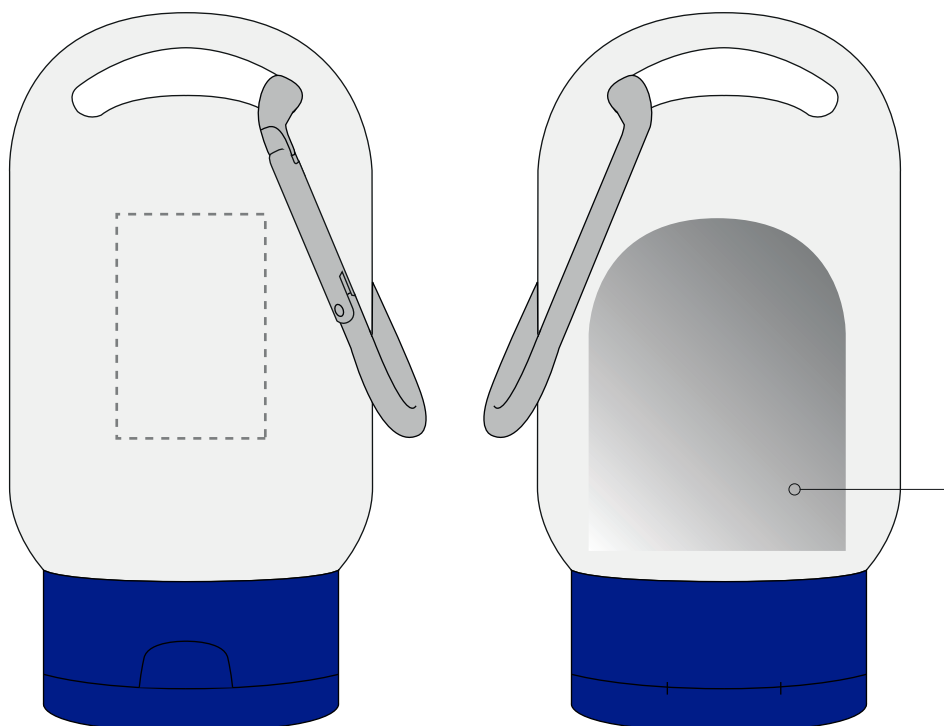

Your Ref:
Our Ref:

Quantity:
Version: 1

Product Code: RC0129
Product Colour: BLUE

PRINTING CONCERNS:

We stock this item in the following colours

**PANTONE REFERENCE(S)**

 Full colour printing

ARTWORK SCALE 100%
Max print area: 20mm x 30mm

Product Image for visualisation
- colours may vary

Ingredient sticker on the rear
(34mm x 44mm)

The dashed line is to demonstrate print area and will not appear on your printed item

PLEASE NOTE:

- All colours including print and product are for visual purposes only and should not be regarded as the actual colour of the product and print.
- Some products may vary from batch to batch and may differ from previous orders.
- The colour and texture of a product can also have an effect on the final print colour.
- By approving this order we accept that you understand these terms.